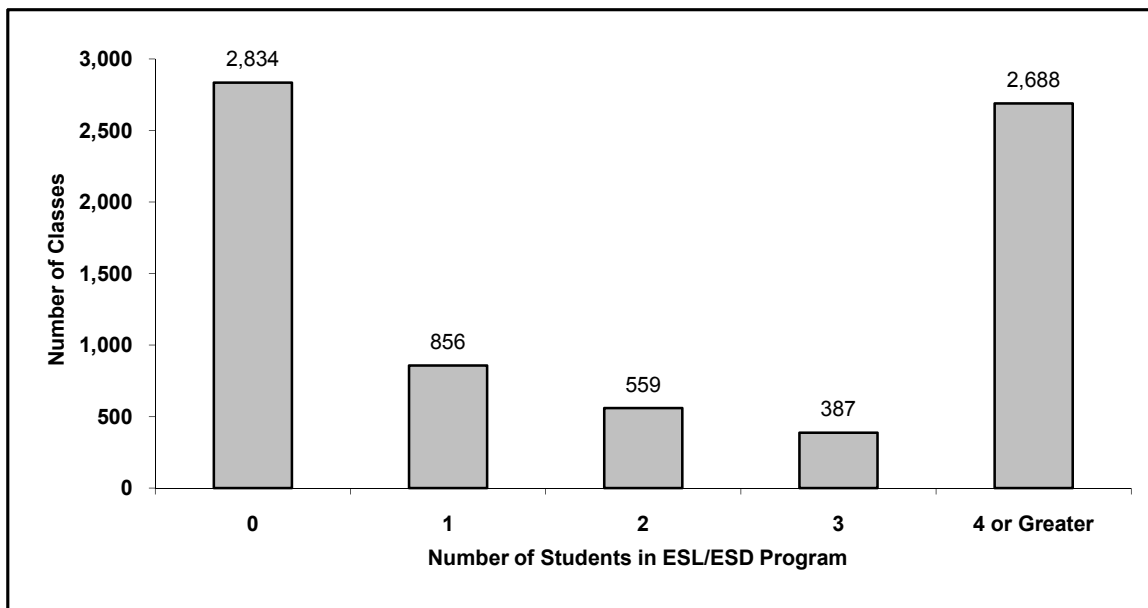

Province - Students in English as a Second Language/Dialect (ESL/ESD) Program

Source: Class size data collection (as of September 30) from standard BC public schools.

Grades K-3 - Number of Classes in Province with 'X' Number of Students in ESL/ESD Program